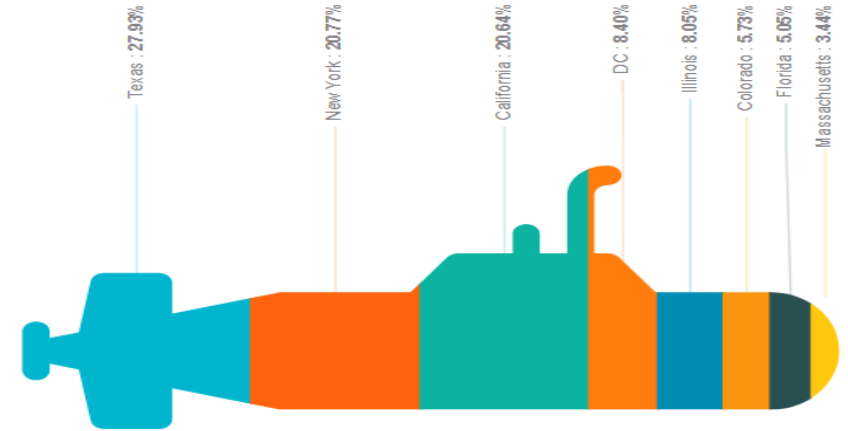

De nombreuses améliorations Sur tous les composants

De nombreuses améliorations ont été ajoutées aux composants. Nouveau look & feel par défaut pour les tables N4V, homogénéisation de tous les composants de navigation et de tous les boutons d'action...

State	Year	Lines	Quantity sold	Sales revenue
California	2014	Accessories	4.432	$703.210,20
California	2014	City Trousers	13	$697,00
California	2014	Dresses	45	$5.349,90
California	2014	Jackets	57	$11.123,00
California	2014	Outerwear	262	$29.924,10
California	2014	Shirt Waist	4	$696,20
California	2014	Sweaters	468	$87.863,40
California	2014	Sweat-T-Shirts	152	$22.321,00
California	2014	Trousers	76	$13.948,70
Total			223.229	

L'aspect par défaut des tables N4V a été revu et harmonisé. De nouvelles options sont disponibles (surlignage croisé, pied de page figé...)

Les jauges picturales peuvent maintenant utiliser un remplissage horizontal

La combinaison de graphiques est maintenant possible dans le composant Multi-Chart