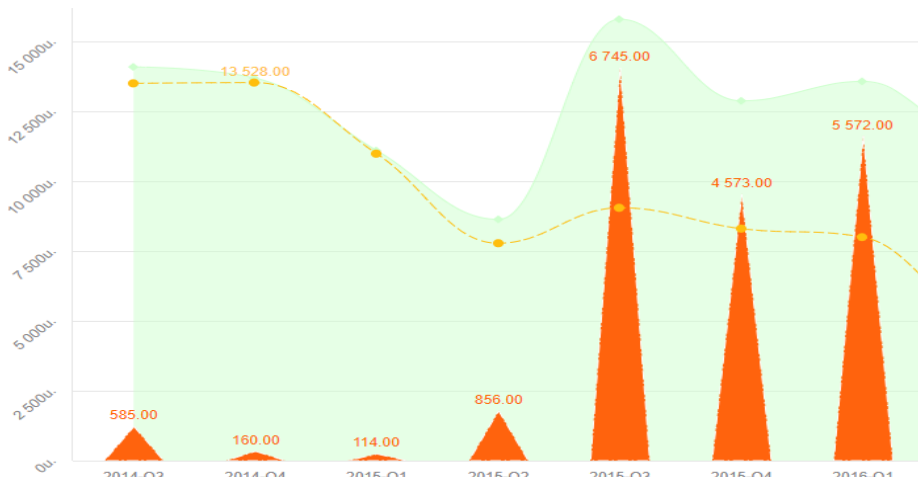

jj/mm/aaaa [OK]

- ☐ All values
- ☐ Alsace
- ☒ Aquitaine
- ☐ Auvergne
- ☒ Basse-Normandie
- ☐ Bourgogne
- ☐ Bretagne
- ☐ Centre
- ☐ Ile-de-France
- ☐ Lorraine
- ☐ Midi-Pyrénées
- ☐ Nord-Pas-de-Calais
- ☐ Normandie
- ☐ Pays de la Loire
- ☐ Rhône-Alpes
- ☐ Sud-Pyrénées
- ☐ Vallée de la Loire
- ☐ Wallonie
- ☐ Bretagne
- ☐ Centre
- ☐ Ile-de-France
- ☐ Lorraine
- ☐ Midi-Pyrénées
- ☐ Nord-Pas-de-Calais
- ☐ Normandie
- ☐ Pays de la Loire
- ☐ Rhône-Alpes
- ☐ Sud-Pyrénées
- ☐ Vallée de la Loire
- ☐ Wallonie

homogénéisation des options de style et de survol sur les composants de navigation