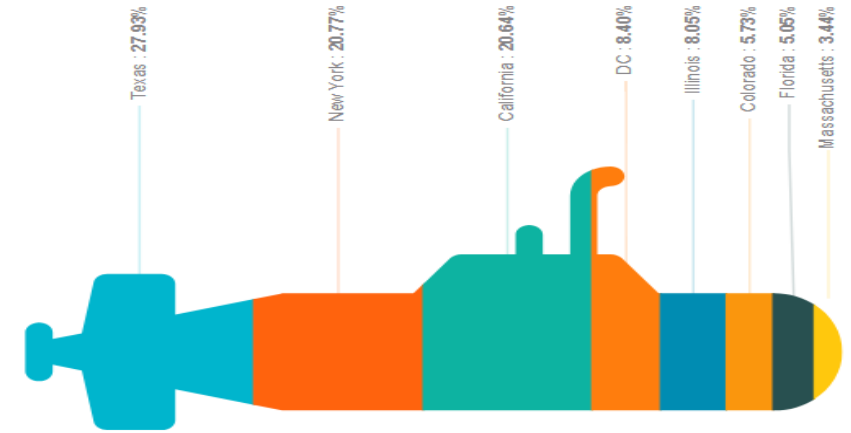

Many Enhancement On all components

As usual, many enhancement have been added to the components. New default look & feel for the N4V tables, homogenisation of all navigation components and all action buttons...

State	Year	Lines	Quantity sold	Sales revenue
California	2014	Accessories	4.432	$703.210,20
California	2014	City Trousers	13	$697,00
California	2014	Dresses	45	$5.349,90
California	2014	Jackets	57	$11.123,00
California	2014	Outerwear	262	$29.924,10
California	2014	Shirt Waist	4	$696,20
California	2014	Sweaters	468	$87.863,40
California	2014	Sweat-T-Shirts	152	$22.321,00
California	2014	Trousers	76	$13.948,70
Total			223.229	

The default look & feel of the N4V tables has been reviewed and harmonized. New options are available (cross highlighting, frozen footer...)