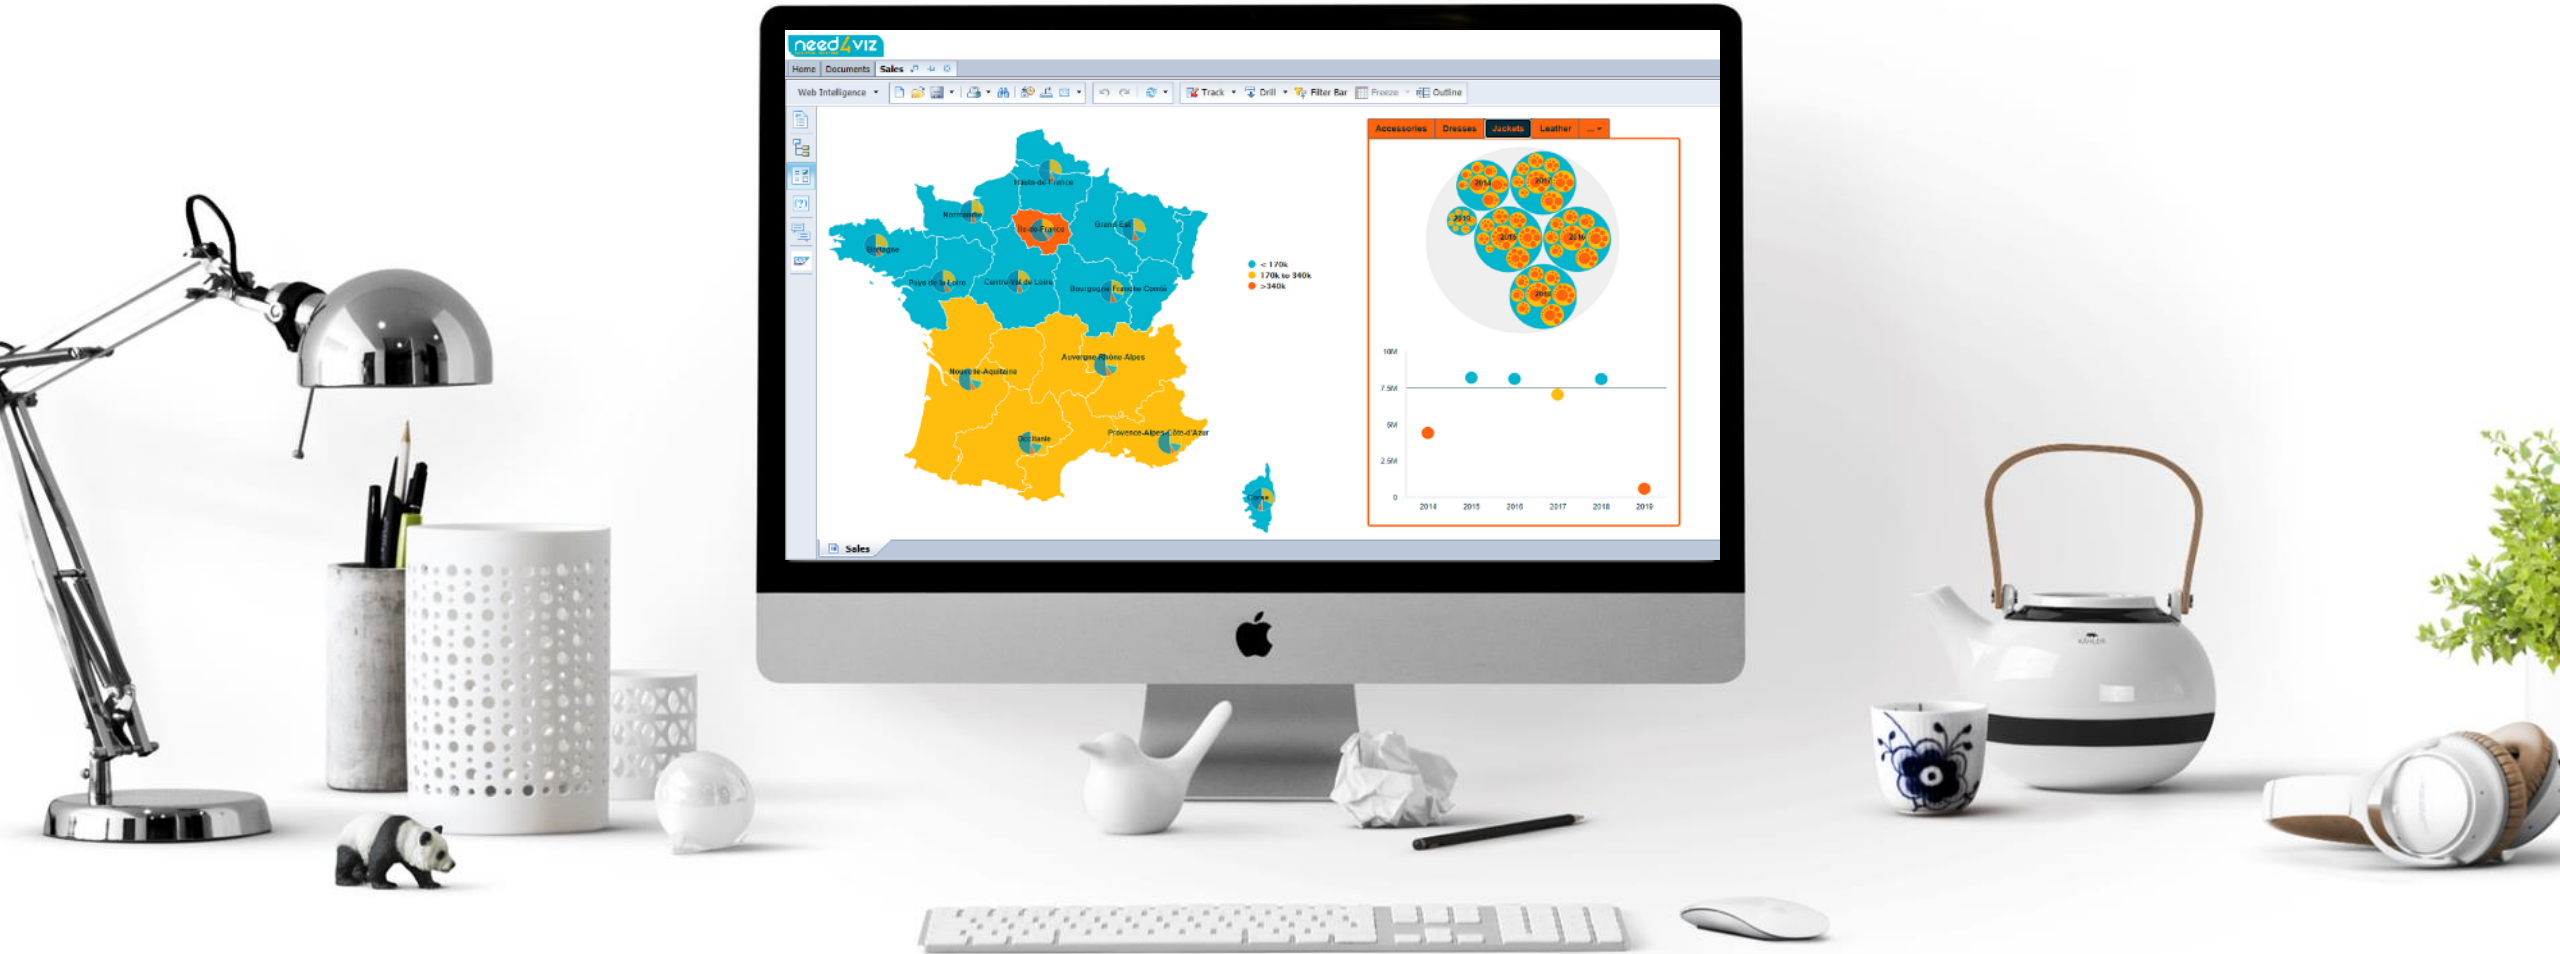

Major Release **2022.3.0**

What's new ?

Fast**&**4You

Find here some main **new features** of this release...  
The full release note is available [HERE](#)

A new drillable chart is available ! Display a **Word Cloud** on up to 5 drill levels.

The chart needs 1 to 5 dimensions for the drill levels and 1 measure (Size of the font)

As usual, various settings give ability to change the **shape**, **colors**, **inclinations** and so many other characteristics