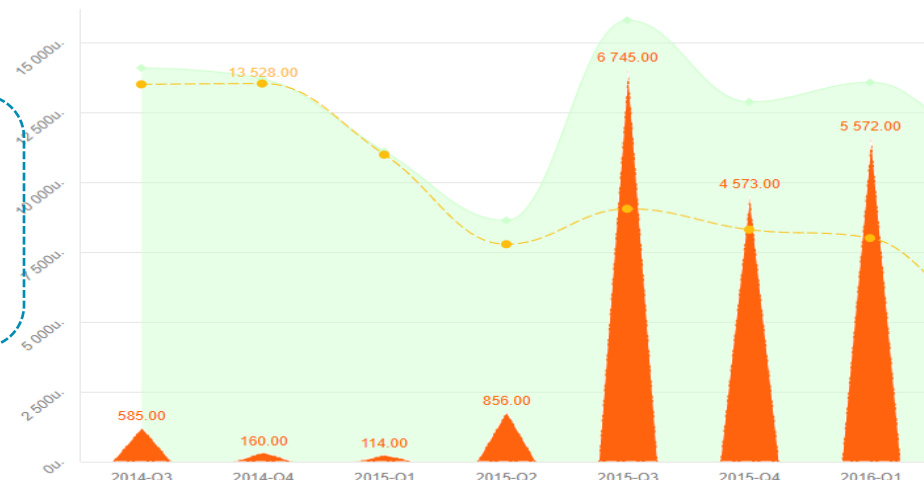

The pictorial gauges can now use horizontal filling

Combination of charts is now possible in the Multi-Chart component