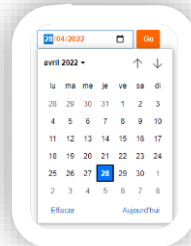

05

06

07

08

09

10

11

12

Bars race

Calendar picker

N4V 2022.2.0

Colorized bubbles gauge

S.A.C. integration on the way

Minor releases (every 2 months) : bug fixes, addition of new settings or features to existing components
Major releases (every 4 months) : same as minor releases and addition of new component(s)