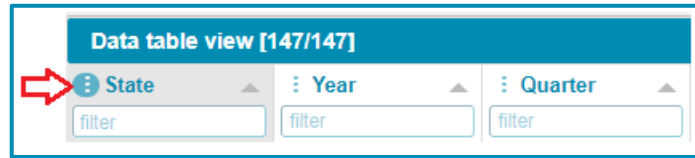

On each column header, a **menu** is available to interact with the Data Table View

Hide/Show the columns
Groups the values
Change the calculation
Change the filter type
Copy the data (to Excel...)

Nb of filtered rows / Total of rows