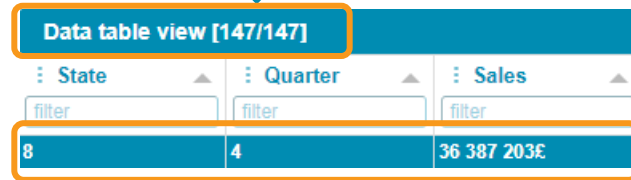

On each column header, a **menu** is available to interact with the Data Table View

Hide/Show the columns
Groups the values
Change the calculation
Change the filter type
Copy the data (to Excel...)

Nb of filtered rows / Total of rows

A **calculation row** is displayed on the header. Aggregation function (sum/count/max...) can be changed in the menu

Group the values by columns (like sections in Webi).
Expand/Collapse the groups...

Data table view [147/147]				
State	Year	Quarter	Sales	Quantity s...
filter	filter	filter	filter	filter
8	6	4	36 387 203€	223 229 units
▶ 2014 [14]				
▼ 2015 [29]				
▶ California [4]				
1	1	4	1 768 265€	10 737 units
▶ Colorado [4]				
1	1	4	478 399€	2 889 units
▼ DC [4]				
1	1	4	773 894€	4 770 units
DC	2015	Q1	171 142€	1 033 units
DC	2015	Q2	86 149€	744 units
DC	2015	Q3	329 069€	2 023 units
DC	2015	Q4	187 535€	970 units
▶ Florida [4]				
1	1	4	397 574€	2 237 units