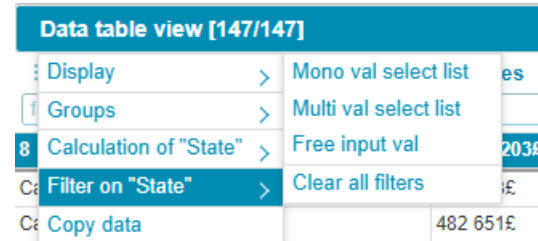

On each column header, a **menu** is available to interact with the Data Table View

Hide/Show the columns
Groups the values
Change the calculation
Change the filter type
Copy the data (to Excel...)

Nb of filtered rows / Total of rows

A **calculation row** is displayed on the header. Aggregation function (sum/count/max...) can be changed in the menu

Group the values by columns (like sections in Webi).
Expand/Collapse the groups...

Data table view [147/147]				
State	Year	Quarter	Sales	Quantity s...
filter	filter	filter	filter	filter
8	6	4	36 387 203€	223 229 units
▶ 2014 [14]				
▼ 2015 [29]				
▶ California [4]				
1	1	4	1 768 265€	10 737 units
▶ Colorado [4]				
1	1	4	478 399€	2 889 units
▼ DC [4]				
1	1	4	773 894€	4 770 units
DC	2015	Q1	171 142€	1 033 units
DC	2015	Q2	86 149€	744 units
DC	2015	Q3	329 069€	2 023 units
DC	2015	Q4	187 535€	970 units
▶ Florida [4]				
1	1	4	397 574€	2 237 units