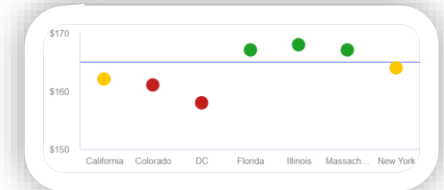

05

06

07

08

09

10

11

12

Bars race

Calendar picker

N4V 2022.2.0

Colorized bubbles gauge

S.A.C. integration on the way

Minor releases (every 2 months) : bug fixes, addition of new settings or features to existing components
Major releases (every 4 months) : same as minor releases and addition of new component(s)