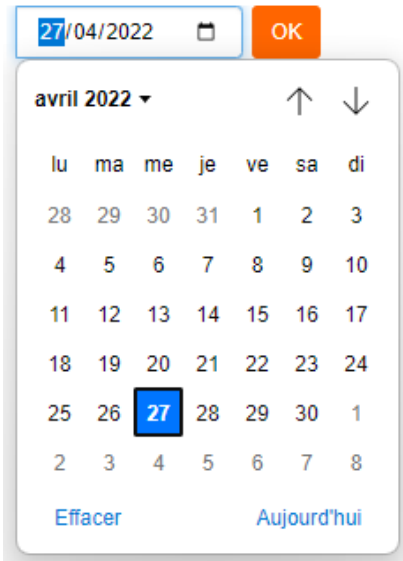

Major Release **2022.1.0**

What's new ?

Fast**&**4You

Find here some main **new features** of this release...
The full release note is available [HERE](#)

New component : Times Bars Race

A new animated chart is available ! Display a **bars race** of values along a time axis.

Use your own time axis
based on
years/quarters/months
... or time

Use the play/pause/stop buttons or range slider to **navigate through the race**

2017-06

Use **icons** on X-Axis and/or inside/end of bars to get a more readable chart

2018-08

New component : Navigation Calendar Picker

A new navigation component is available ! Select a date, a time, period... intuitively and inside your Webi document/dashboard.

Select a date from the calendar picker