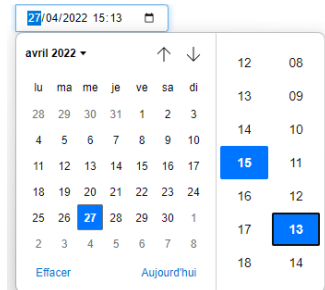

New component : Navigation Calendar Picker

A new navigation component is available ! Select a date, a time, period... intuitively and inside your Webi document/dashboard.

Select a date from the calendar picker

Selected date
2022-04-27

And get the result directly in your Webi variable. You can now filter your report based on this variable

Affect 1 or 2 Webi variable(s) to get a range of period.

From To

Add a button or choose a direct validation

Many type of pickers are available

Time

Day Time

Month

Week

Ce mois