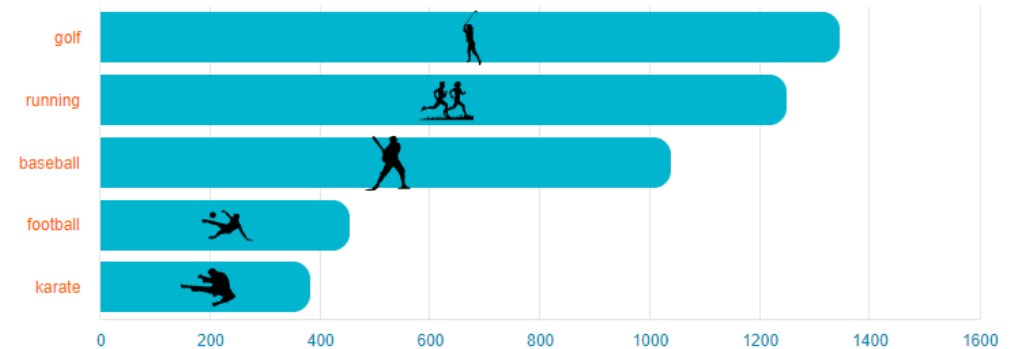

Major Release **2022.1.0**

What's new ?

Fast**&**4You

Find here some main **new features** of this release...
The full release note is available [HERE](#)

New component : Times Bars Race

A new animated chart is available ! Display a **bars race** of values along a time axis.

Use your own time axis
based on
years/quarters/months
... or time

Use the play/pause/stop buttons or range slider to **navigate through the race**

2017-06

Use **icons** on X-Axis and/or inside/end of bars to get a more readable chart