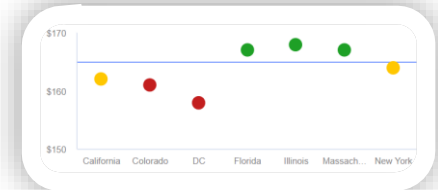

05

06

07

08

09

10

11

12

Bars race

Calendar picker

N4V 2022.2.0

Colorized bubbles gauge

S.A.C. integration on the way

Minor releases (every 2 months) : bug fixes, addition of new settings or features to existing components

Major releases (every 4 months) : same as minor releases and addition of new component(s)