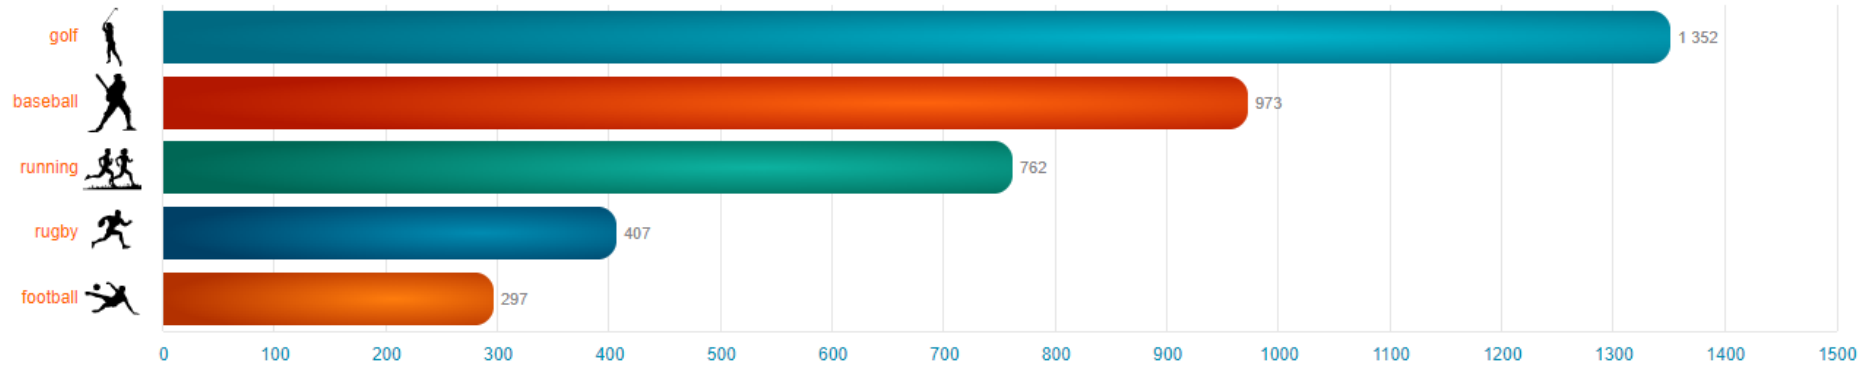

Major Release **2022.1.0**

What's new ?

Fast**&**4You

Find here some main **new features** of this release...
The full release note is available [HERE](#)

New component : Times Bars Race

A new animated chart is available ! Display a **bars race** of values along a time axis.

Use your own time axis
based on
years/quarters/months
... or time

Use the play/pause/stop buttons or range slider to **navigate through the race**

2017-06

Use **icons** on X-Axis and/or inside/end of bars to get a more readable chart