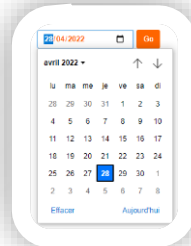

05

06

07

08

09

10

11

12

Bars race

Calendar picker

N4V 2022.2.0

Colorized bubbles gauge

S.A.C. integration on the way

Minor releases (every 2 months) : bug fixes, addition of new settings or features to existing components

Major releases (every 4 months) : same as minor releases and addition of new component(s)