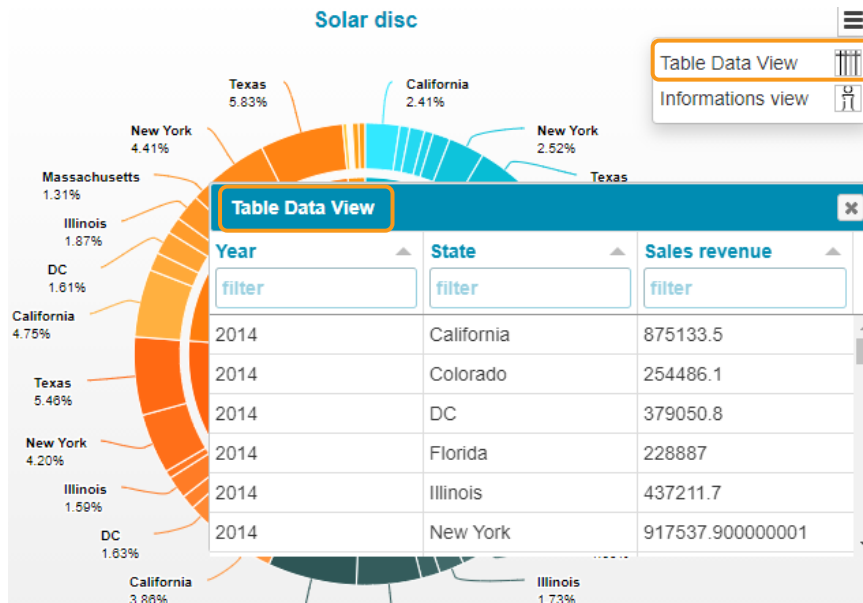

Information Popup :

- The « section » and « date » N4V variables can be used in the information content
 - If only one tab is used (help or technical information), the tab header is not displayed anymore

New enhancements have been made on many charts. Scrollable X-Axis, Shadow on bars and lines, Top rounded corners of columns...

Drillbars, Fixed Column Placement and Variwide can now be set with a scrollable X-Axis.