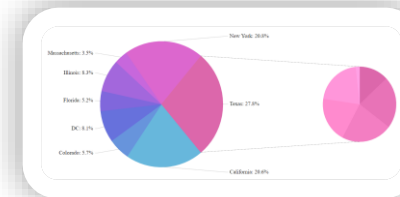

04

05

06

07

08

09

10

11

12

Heatmap

N4V 2021.6.2

Pie of pie

N4V 2021.12.4

Minor releases (1 / month) : bug fixes, addition of new settings or features to existing components
Major releases (1 / quarter) : same as minor releases and addition of new component(s)