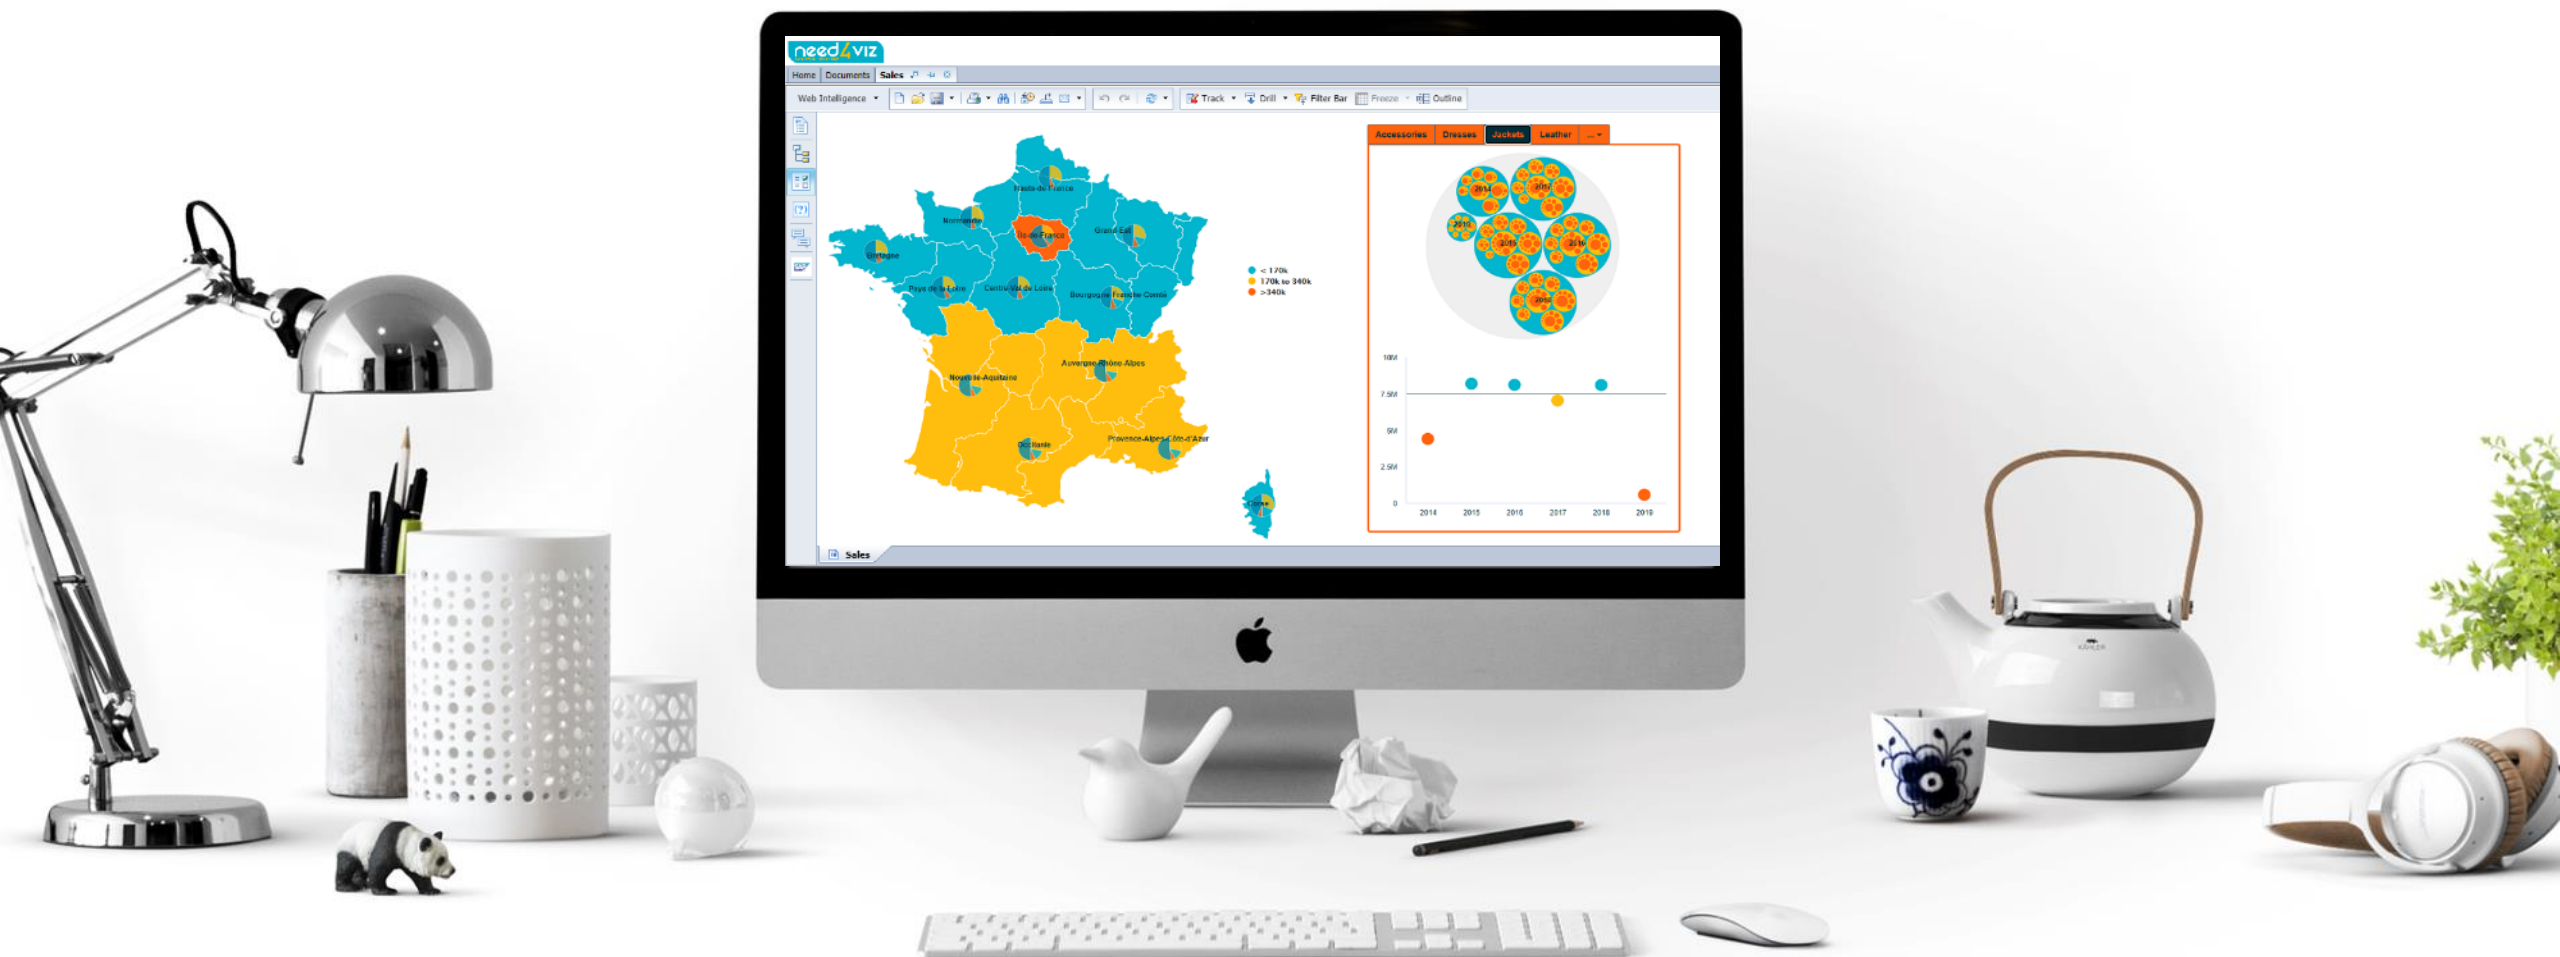

Find here some main **new features** of this release...
The full release note is available [HERE](#)