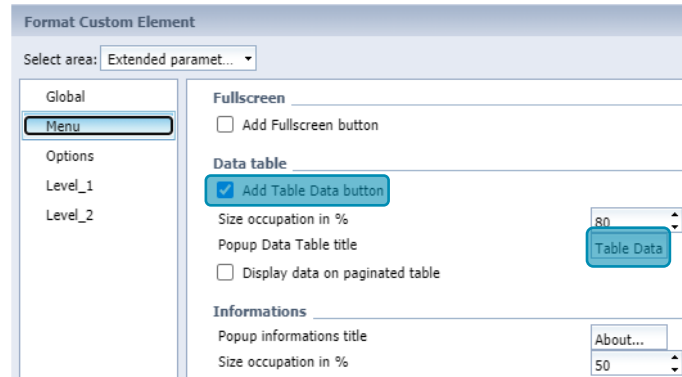

Information Popup :

- The « section » and « date » N4V variables can be used in the information content
 - If only one tab is used (help or technical information), the tab header is not displayed anymore

New enhancements have been made on many charts. Scrollable X-Axis, Shadow on bars and lines, Top rounded corners of columns...

Drillbars, Fixed Column Placement and Variwide can now be set with a scrollable X-Axis.