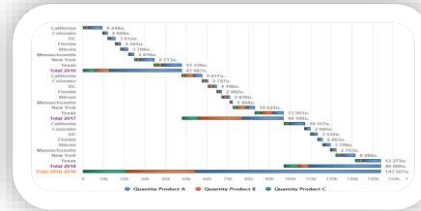

Find here the N4V roadmap for Webi.
This forecast is likely to change depending on the needs and requests of our customers.

	2021											
Month	01	02	03	04	05	06	07	08	09	10	11	12
Major N4V 2021.			3.1			6.2			9.3			12.4
Minor N4V 2021.	1.0	2.0		4.1	5.1		7.2	8.2		10.3	11.3	

Some of future components we are working on...

N4V 2021.3.1