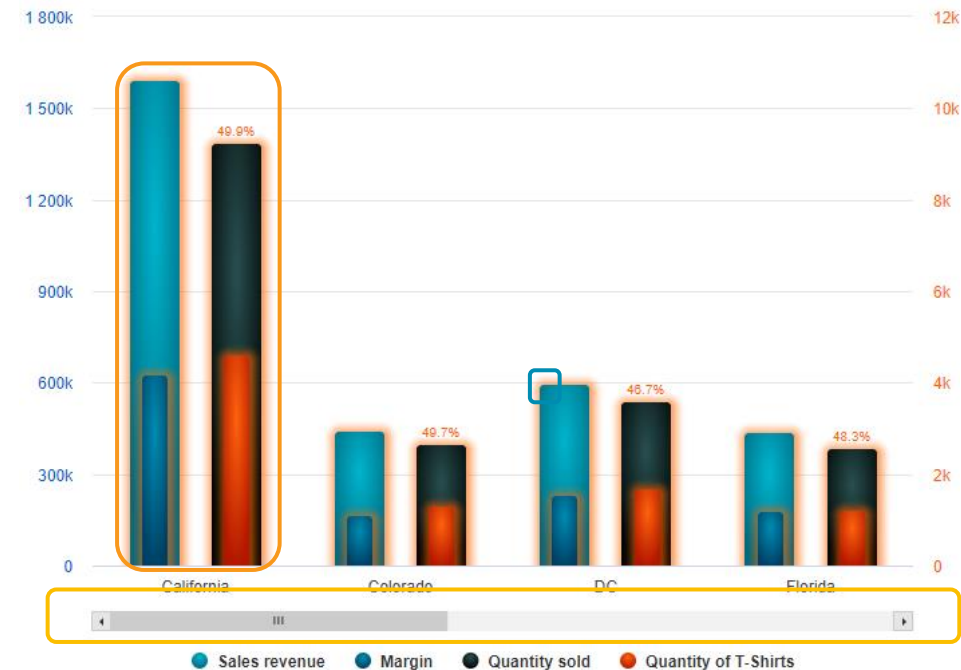

New enhancements have been made on many charts. Scrollable X-Axis, Shadow on bars and lines, Top rounded corners of columns...

Drillbars, Fixed Column Placement and Variwide can now be set with a scrollable X-Axis.

A custom shadow can be set on bars, columns and lines

Top rounded corner can be set on bars and columns.

Category	Average quantity sold	Quantity sold	Last sales revenue	Sales revenue
2 Pocket shirts	1 088		\$451 047.50	
Belts,bags,wallets	2 179		\$529 482.10	
Bermudas	206		\$38 869.30	
Boatwear	297		\$10 869.90	
Cardigan	1 023		\$490.60	
Casual dresses	441		\$1 637.20	
Day wear	4 546		\$5 032.40	